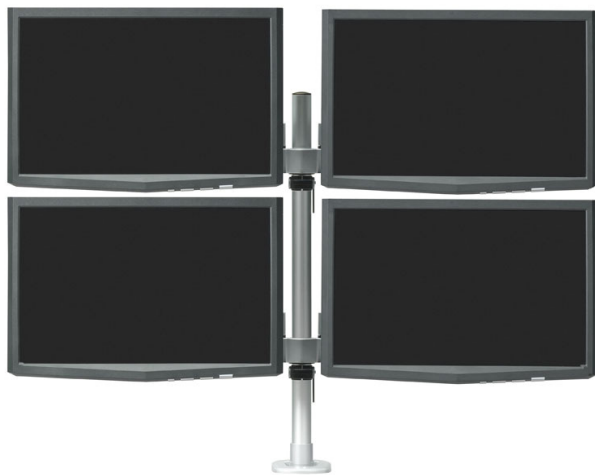

Hover™ Series 2 Spring System

HS3101 \$349

HS3111 \$399

HS3221 \$680

Hover™ Series 2 Post Mounted Multiple LCD's

HS1211 \$430

HS1221 \$520

HS1422 \$990

Hover™ Series 2 Post Mounted Multiple LCD's

HS1321 \$640

HS1412 \$780

Hover™ Series 2 Post Mounted Multiple LCD's

HS1202 \$364

HS1212 \$470

HS1222 \$577

Hover™ Series 2 LCD Mounts - Rail Mounted System